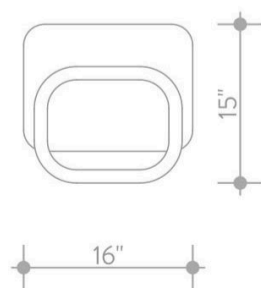

### STRUCTURE

Handcrafted wooden frame

### DIMENSIONS

Width: 27"  
Depth: 16"  
Height: 15"