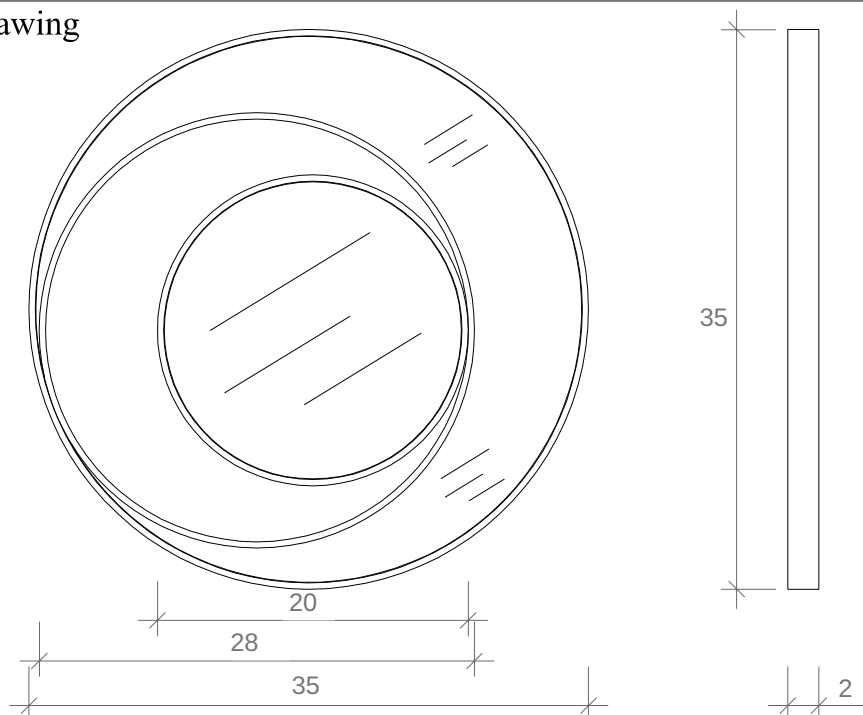

ECLISSE mirror triple version

Width: 35

Height: 35

Depth: 2

Structure: Wooden frame available in antique gold or matt/glossy lacquer

Notes: triple version with decorative bronzed mirror

Technical drawing

MB
COLLECTION